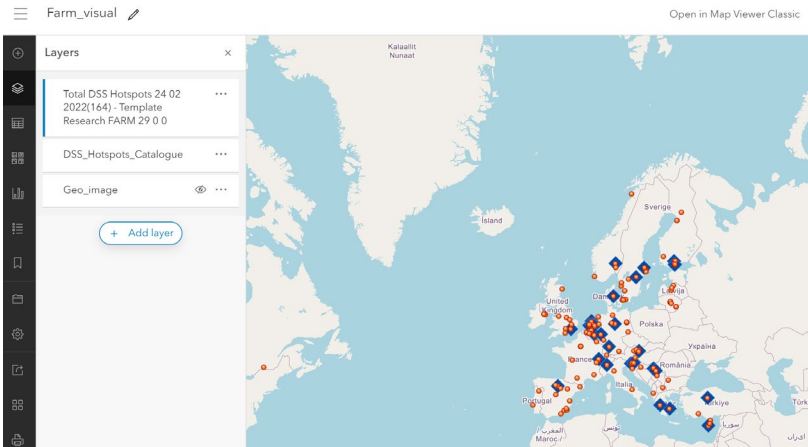

Dashboard generation (3)

- Map generation using ArcGIS online
- Goal: a European map with „DSS-Hotspots“

Dashboard generation (4)